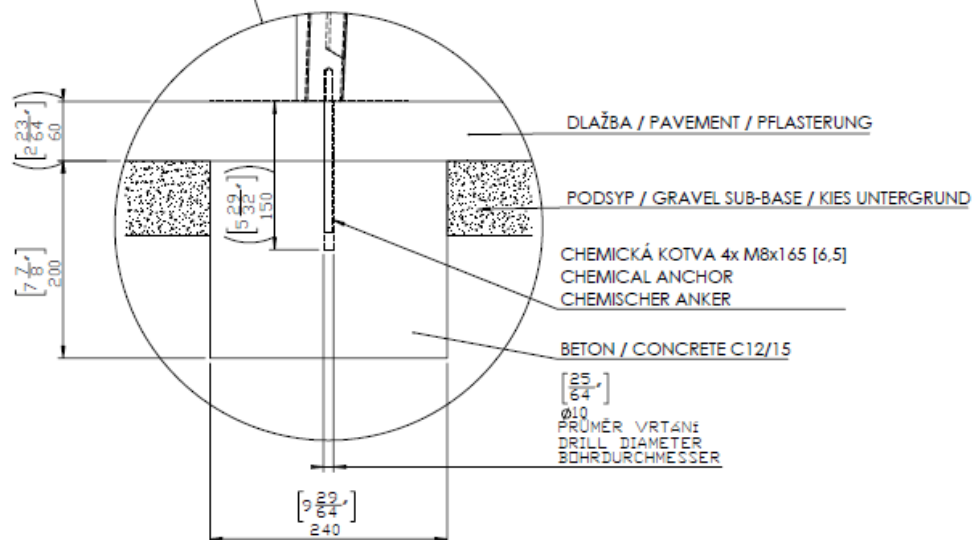

DATE: 16. 3. 2020 V: 01  
dimensions in mm

**EM151 - EMAU**

All rights reserved. Protection of industrial design.

EM152/157  
EM252/257

EM151/156  
EM251/256

DATE: 1.4.2020 V: 01  
minimal load-bearing capacity of the soil 150kPa  
Dimensions in mm[inch]