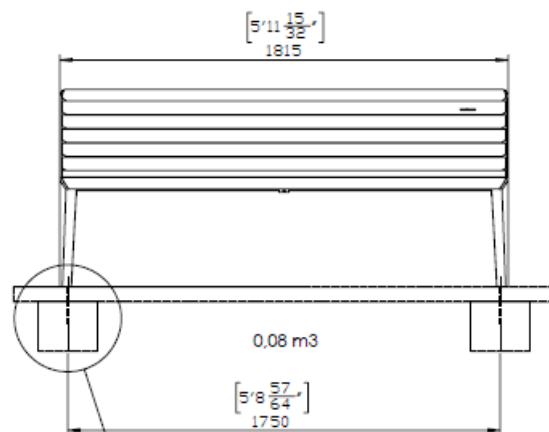

DATE: 16. 3. 2020 V: 01  
dimensions in mm

**EM151 - EMAU**

All rights reserved. Protection of industrial design.

EM152/157  
EM252/257

EM151/156  
EM251/256

DATE: 1.4.2020 V: 01  
minimal load-bearing capacity of the soil 150kPa  
Dimensions in mm[inch]